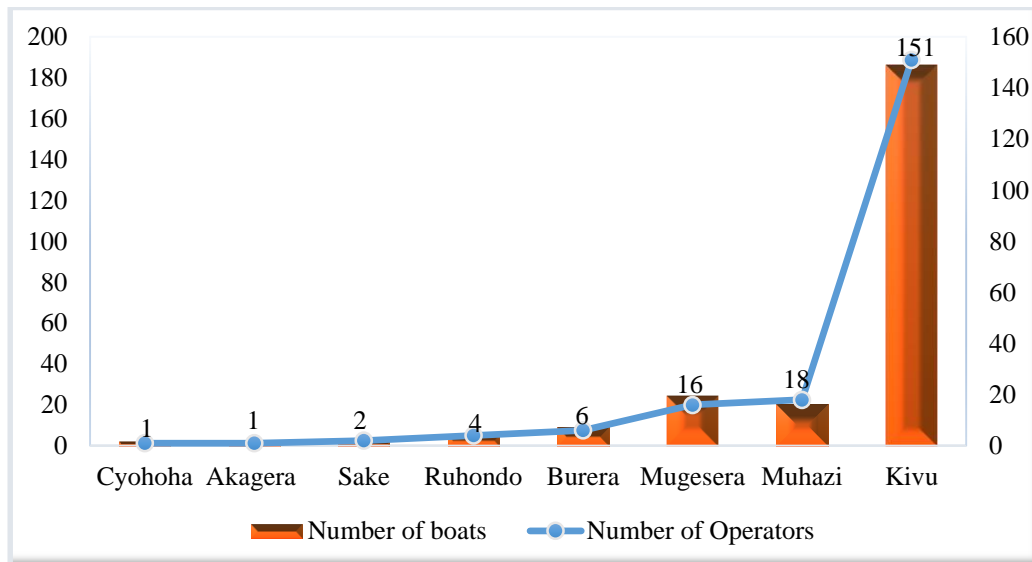

80	Urumuri Driving School Ltd	8
81	United Training Services Ltd (U.T.S Driving School)	3
82	Asifiwe Driving School Ltd	4
83	Francis Driving School Ltd	5
84	Bicon Driving School Ltd	8
85	Bless Mount Driving School Ltd	2
86	Sibo Driving School Ltd	12
Total		890

Source: RURA database

The driving schools are schools that offer theoretical and practical trainings in different categories. During this quarter under review, the number of licensed driving schools was 86 schools with 890 vehicles.

5. WATERWAYS SERVICES

Waterways operators, these are operators that transport passengers or goods in waterway. As of September 2017, we had a total of 199 waterways operators with 249 boats.

Figure 2: Number of registered and licensed operators as of September 2017