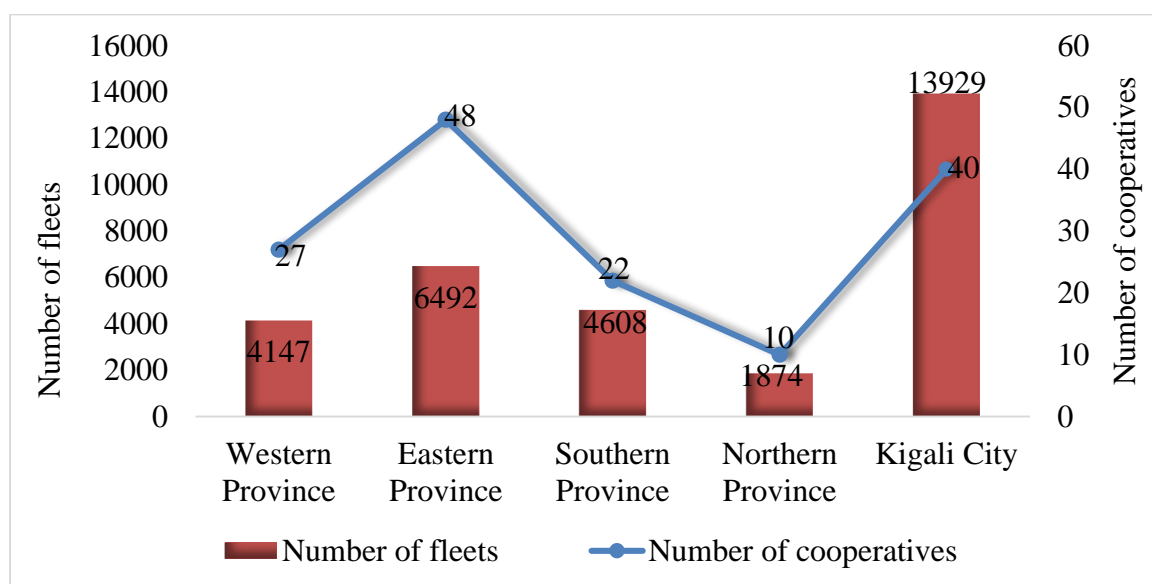

Figure 1: Distribution of licensed motorcycle cooperatives and their fleets as of Sep-2017

Source: RURA database

Table 6: Licensed motorcycle companies/cooperatives as of September 2017

SN	Name of licensee	Number of fleet
1	Cooperative Des Motards Rusizi (COMORU)	276
2	Koperative Terimbere Motard Rusizi (KOTEMORU)	192
3	Cooperative Des Motards De Gihundwe Rusizi (COMOGIRU)	296
4	Cooperative Des Motards De Mashyuza-Rusizi (COMOMARU)	184
5	Cooperative De Transport Au Moyen De Moto- Kamembe	160
6	Cooperative Des Motards De Nyamasheke	90
7	Cooperative Des Transporteurs A Motos De Nyamasheke (COTRAMONYA)	248
8	Cooperative Des Taximen Motos Nyamasheke-Ruharambuga (COTAMONYA)	55
9	Cotemo Cooperative Terimbere Taxi Motos Ngororero	165
10	Cooperative De Taxis Motos De Kabatwa-Nyabihu	147
11	Amajyambere Iwacu (KAMIGI)	158
12	Cooperative De Chauffeurs De Taxis Motos De L'ouest (COCTMO)	156
13	Cooperative Pour Le Transport Des Personnes A Moto (COTRAPMO)	219
14	Cooperative De Taxi Motards Rubavu	113
15	Koperative Umurava Rubavu	68
16	Koperative Aguka Motards Rubavu	144
17	Kwisungana No Kugoboka Abajyambere	53
18	Cooperative De Taxi Moto Entraidons-Nous De Rubavu	140
19	Moto Transport Cooperative	206
20	Cooperative Urumuri Motard Gisenyi	108