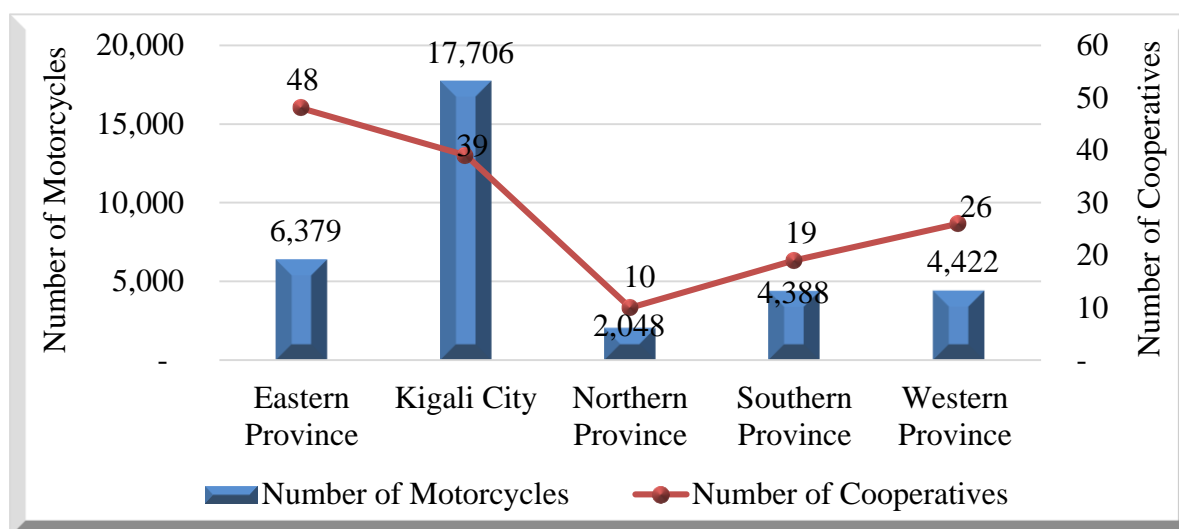

Table 2: Trend of fleets for licensed transport of persons operators for last two quarters

Number of fleets per category of licensee	Q2 2018	Q3 2018
Public bus and minibus Companies and Cooperatives	3,493	3,107
Motorcycles Cooperatives	33,892	34,943
Car Rental Companies	596	644
Taxi Cab Companies and Cooperatives	1,189	1,054

Source: RURA database

During the quarter under review, the number of fleets used by Public bus and minibus Companies and Cooperatives, Taxi Cab Companies and Cooperatives has decreased. The fleets used by Motorcycles Cooperatives and Car Rental Companies increased compared to the number of operator's fleets recorded at the end of June 2018.

Figure 1: Distribution of licensed motorcycle cooperatives and their fleets as of September 2018

Source: RURA database

3. ROAD TRANSPORT OF GOODS

Transport of goods is a way of moving animals, animal products, agricultural products, chemical products, machinery, mechanical appliances, mineral products, and many other different products from one location to another by using vehicles.