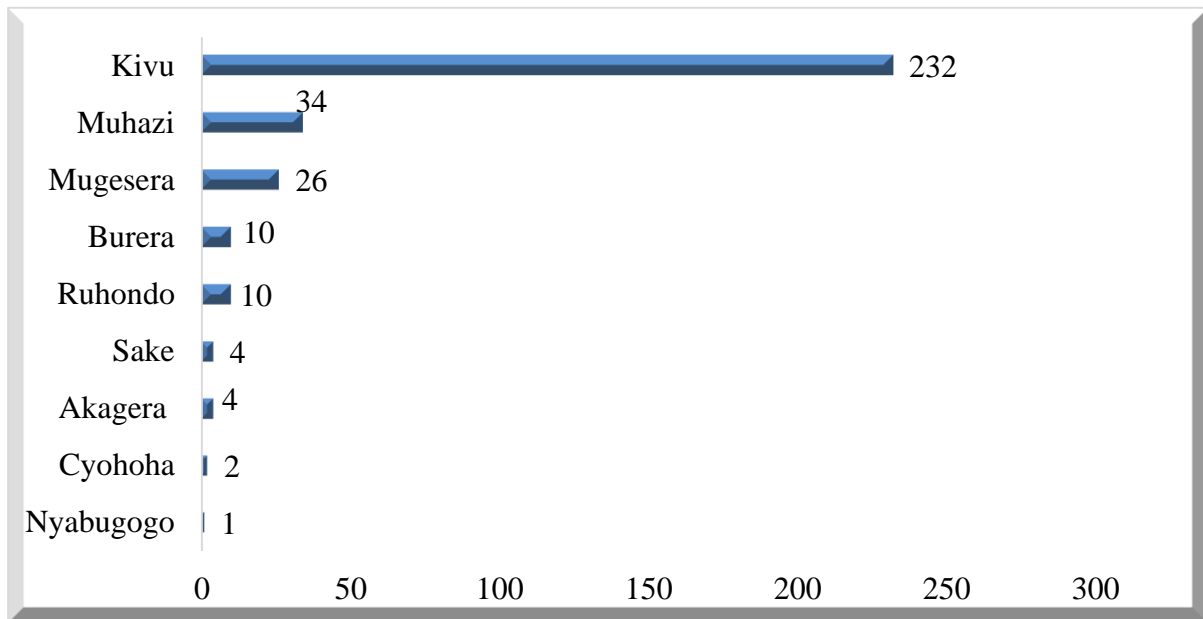

5. WATERWAYS TRANSPORT

It covers the inland waterways transport of goods and persons. There were 323 authorized vessels used by 237 waterways operators.

Figure 2: Distribution of authorized boats per lake and river

Source: RURA database

6. ANNEXES

Annex 1: List of licensed public bus and minibus companies and cooperatives as of September 2018

SN	Name of licensee	Number of fleets
1	Alpha Express Ltd	40
2	Capital Express Ltd	24
3	City Center Transport Cooperative	263
4	City Express Ltd	65
5	Cross Country Transport Company Ltd (Cross Border)	44
6	Different Express Ltd	22
7	East African Bus & Travel Ltd	30
8	Excel Tours & Travel Agency Ltd	45
9	Fidelity Express Ltd	20
10	Gicumbi Transport Cooperative	45
11	Hope School Bus	43
12	Horizon Express Ltd	86
13	Huye Transport Cooperative	67
14	International Express Ltd	84
15	Jakobu Entreprises Ltd (Cross Border)	42
16	Kayonza Transport Cooperative	42
17	Kigali Bus Services Ltd	127
18	Kigali Coach Tours & Travel Ltd	39
19	Kivu Belt Express Ltd	44
20	La Colombe Express Ltd	40
21	Mash Bus Services Limited (Cross Border)	10
22	Matunda Express Ltd	31
23	Modern Coast Express Uganda Ltd (Cross Border)	17
24	Muhanga Transport Cooperative	83
25	Musanze Transport Cooperative	250
26	Ngoma Transport Cooperative	60
27	Nile Safaris Express Ltd	35
28	Nyabugogo Transport Cooperative	239
29	Nyagatare Transport Cooperative	48
30	Omega Express Ltd	39
31	Remera Transport Cooperative	217
32	Royal Express Ltd	108
33	Rubavu Transport Cooperative	162
34	Ruhire Express Ltd	28
35	Rusizi Transport Cooperative	82
36	Rwanda School And Students Transport Cooperative	66