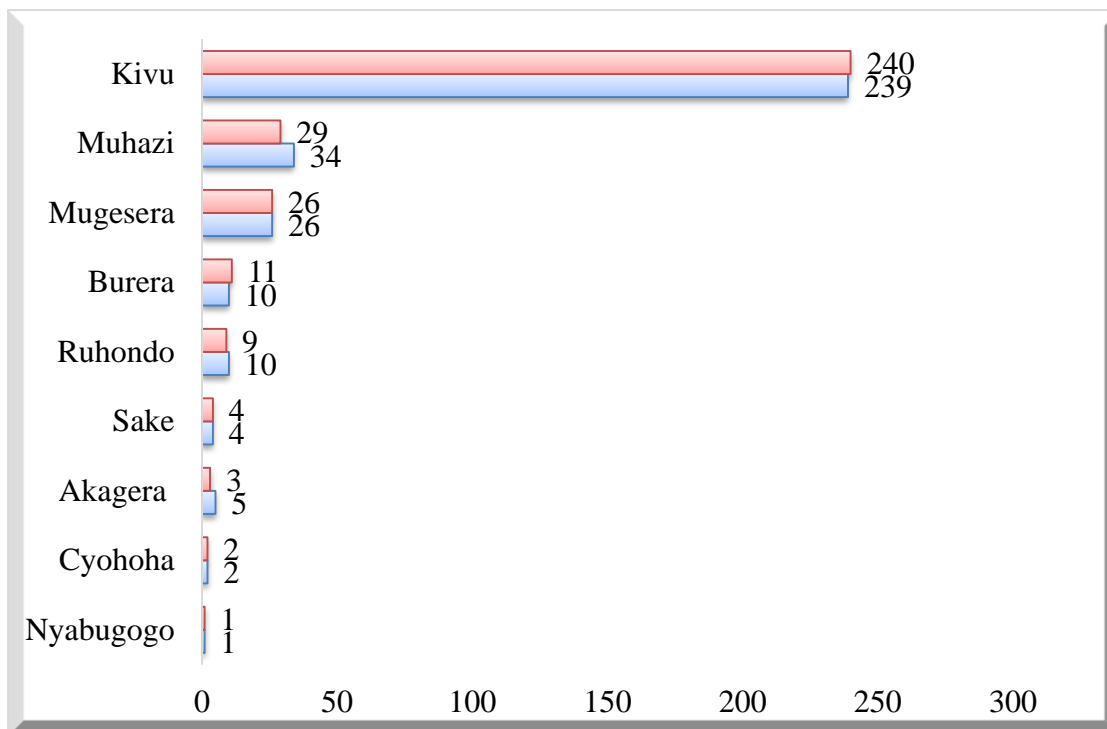

During this quarter under review, the number of licensed driving schools has increased from 70 schools with 998 fleets to 71 schools with total fleets of 1040 including 736 cars and 304 motorcycles recorded at the end of March 2019 as detailed in Annex 6.

5. INLAND WATER TRANSPORT

It covers the inland water transport of goods and persons. During the quarter under review, there were 325 authorized vessels used by 242 waterways operators both individuals and cooperatives.

Figure 1: Distribution of authorized boats per lake and river as of March 2019

Source: RURA database