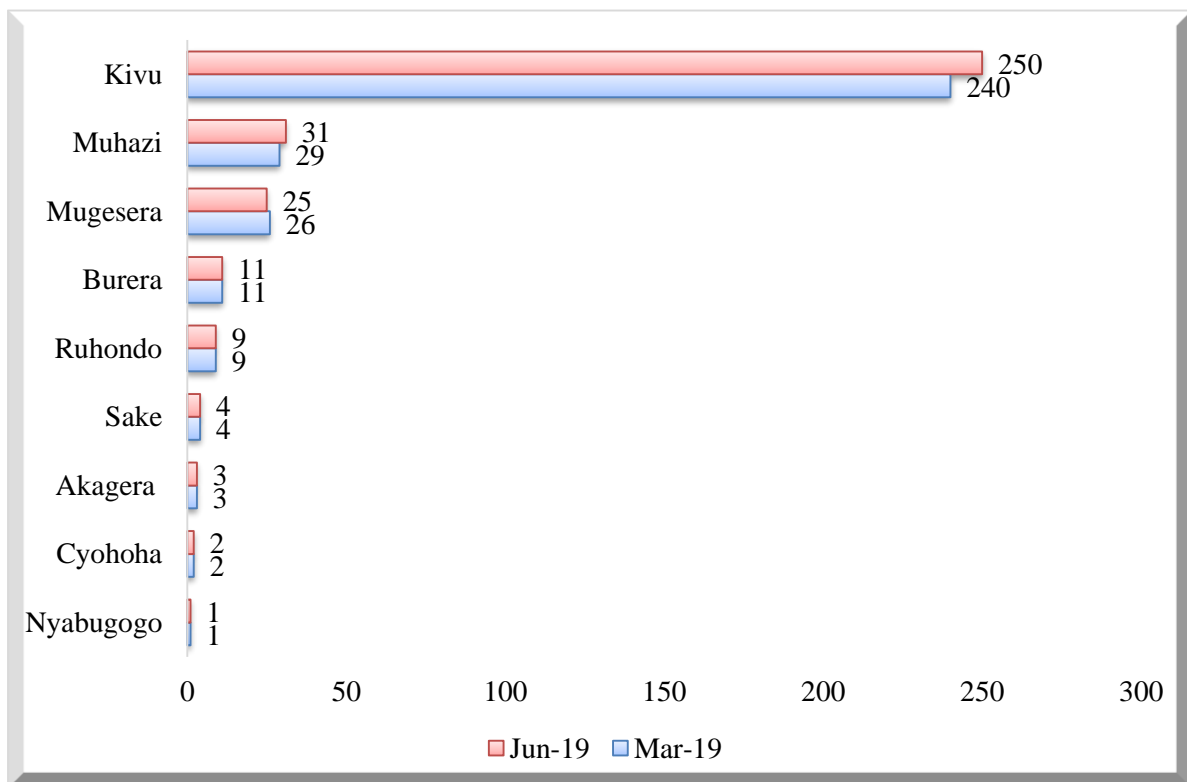

During this quarter under review, the number of licensed driving schools has decreased from 71 schools with 1,040 fleets to 69 schools with total fleets of 1,043 including 735 cars and 308 motorcycles recorded at the end of June 2019 as detailed in Annex 6.

5. INLAND WATER TRANSPORT

It covers the inland water transport of goods and persons. During the quarter under review, there were 336 authorized vessels used by 254 waterways operators both individuals and cooperatives.

Figure 1: Trend of authorized boats per lake and river as of June 2019

Source: RURA database