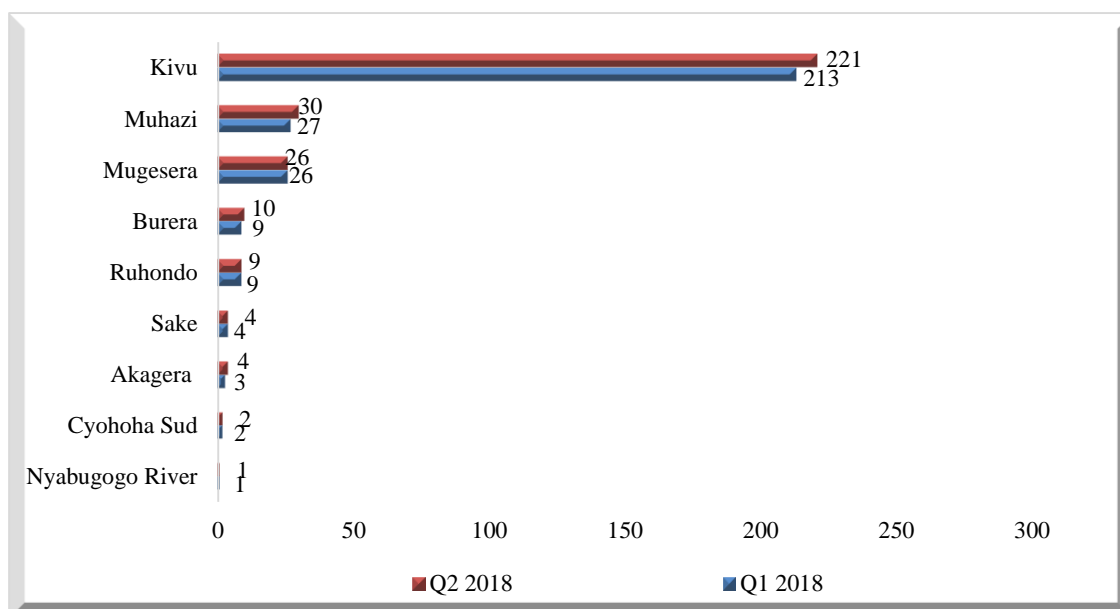

Source: RURA database

There are 32 licensed companies transporting goods, 12 freight forwarders companies, and 4,825 individual transporters of goods. During this quarter under review, the licensed companies and cooperatives transporting goods were using 496 vehicles.

Category of license	Q1 2018	Q2 2018
Driving schools operators	89	84
Fleets used by driving schools	1,000	1,018

Source: RURA database

During this quarter under review, the number of licensed driving schools decreased from 89 schools with 1,000 fleets to 84 schools with total fleets of 718 cars and 300 motorcycles recorded at the end of June 2018 as detailed in Annex 6.

#### 5. WATERWAYS TRANSPORT

It covers the inland waterways transport of goods and persons. The number of authorized boats increased from 294 to 307 recorded at the end of the second quarter 2018.

**Figure 2: Trend of licensed boats for the first two quarters**