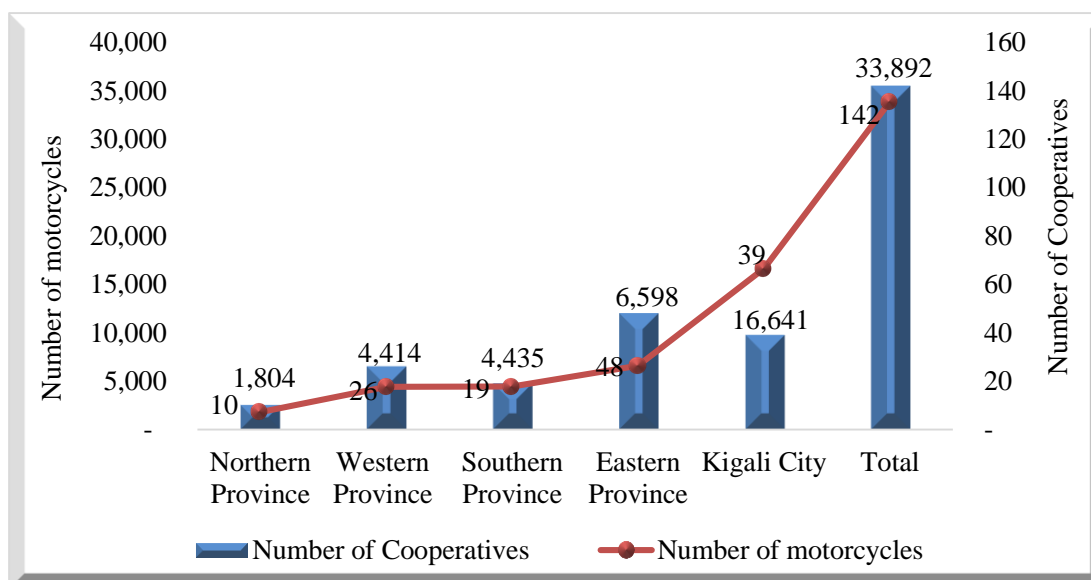

During the quarter under review, the number of fleets used by Public bus and minibus Companies and Cooperatives, Taxi Cab Companies and Cooperatives decreased. The fleets used by Motorcycles Cooperatives and Car Rental Companies increased compared to the number of operator's fleets recorded at the end of March 2018.

Figure 1: Distribution of licensed motorcycle cooperatives and their fleets as of June 2018

Source: RURA database

3. ROAD TRANSPORT OF GOODS

Transport of goods is a way of moving animals, animal products, agricultural products, chemical products, machinery, mechanical appliances, mineral products, and many other different products from one location to another by using vehicles.

Table 3: Number of licensed transport of goods operators for the first two quarters

Category of license	Q1 2018	Q2 2018
Transport of goods companies	28	32
Freight forwarders companies	12	12
Individual transporters of goods	4,749	4,825

Source: RURA database

There are 32 licensed companies transporting goods, 12 freight forwarders companies, and 4,825 individual transporters of goods. During this quarter under review, the licensed companies and cooperatives transporting goods were using 496 vehicles.