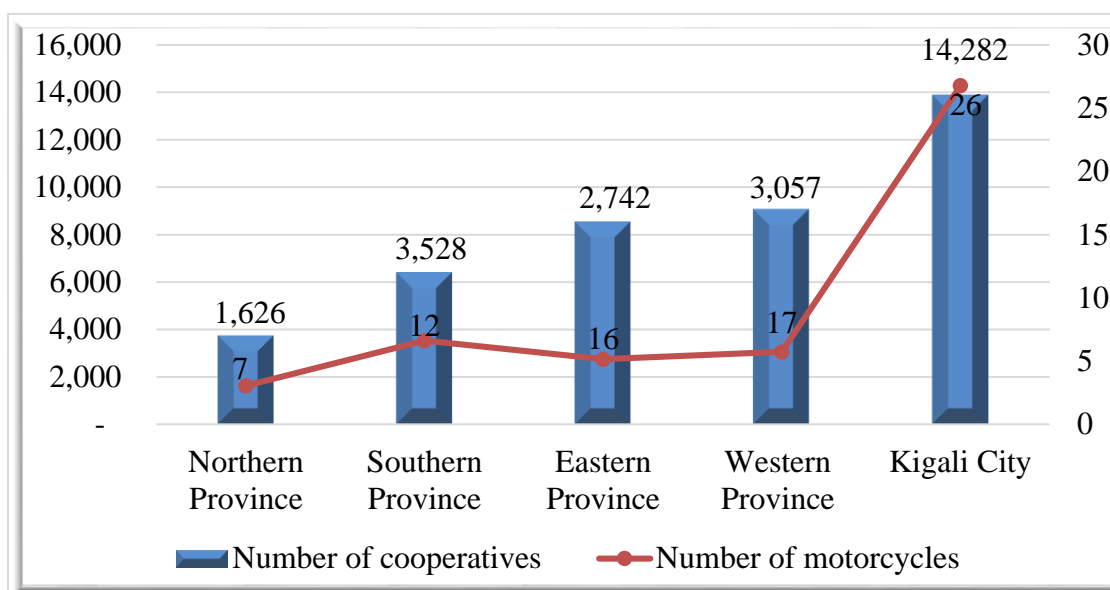

During this quarter under review, the number of fleets used by licensed public bus and minibus companies and cooperatives, car rental companies, taxi cab companies and cooperatives, by motorcycles cooperatives has decreased compared to the number of operators ‘fleets recorded at the end of September 2018.

Figure 1: Distribution of licensed motorcycle cooperatives and their fleets as of December 2018

Source: RURA database

3. ROAD TRANSPORT OF GOODS

Transport of goods is a way of moving animals, animal products, agricultural products, chemical products, machinery, mechanical appliances, mineral products, and many other different products from one location to another by using vehicles.

Table 3: Number of licensed transport of goods operators for the last two quarters

Category of license	Q3 2018	Q4 2018
Transport of goods companies	30	25
Freight forwarders companies	12	12
Individual transporters of goods	5,543	5,291

Source: RURA database

There are 25 licensed companies transporting goods, 12 freight forwarders companies, and 5,291 individual transporters of goods. During this quarter under review, the licensed companies and cooperatives transporting goods were using 335 vehicles.