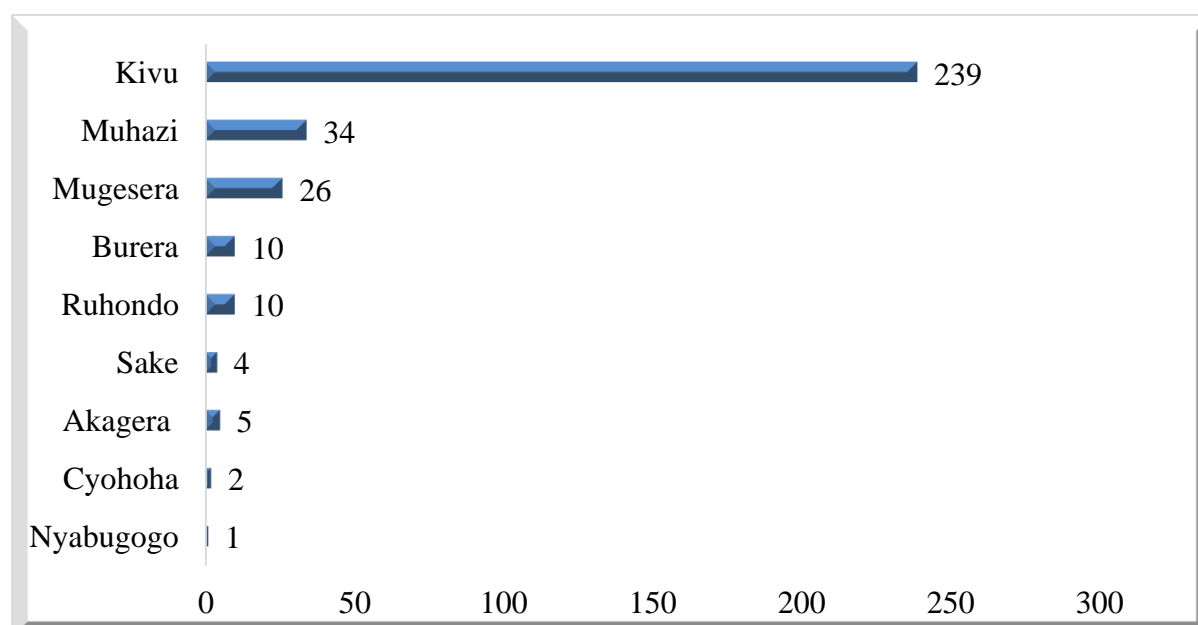

Source: RURA database

There are 25 licensed companies transporting goods, 12 freight forwarders companies, and 5,291 individual transporters of goods. During this quarter under review, the licensed companies and cooperatives transporting goods were using 335 vehicles.

Category of license	Q3 2018	Q4 2018
Driving schools operators	85	70
Fleets used by driving schools	1,048	998

Source: RURA database

During this quarter under review, the number of licensed driving schools has decreased from 85 schools with 1,048 fleets to 70 schools with total fleets of 708 cars and 290 motorcycles recorded at the end of December 2018 as detailed in Annex 6.

#### 5. WATERWAYS TRANSPORT

It covers the inland waterways transport of goods and persons. There were 331 authorized vessels used by 268 waterways operators.

**Figure 2: Distribution of authorized boats per lake and river**